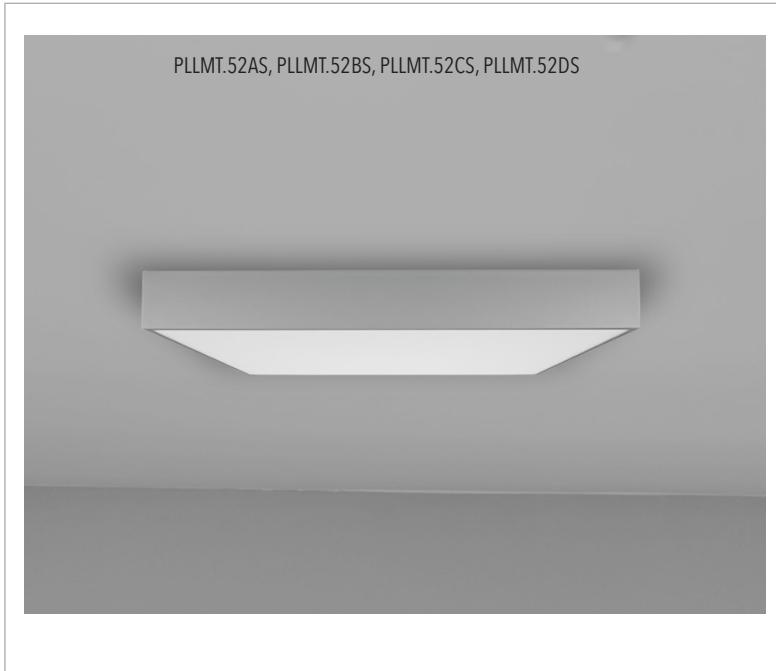

DATE:

CUSTOMER:

PROJECT:

QUANTITY:

PLLMT.52XS *Square 52W / 53W / 112W / 197W LED Metal Trim Surface-Mounted Light*

EXAMPLE:

FAMILY	ITEM#	WATTAGE	LUMENS	CCT	DIFF.	FINISH	DRIVER	CRI	INPUT VOLTAGE
PLLMT	PLLMT.52CS	112W	8400lm	30	P	S	N	80	120

NOTES	Prestigious surface-mounted with square design for homogenous and sophisticated architectural lighting, no UV and thermal emissions, metal housing, easy ceiling mounting, opal white diffuser made from UV and heat-resistant acrylic glass, 5-pole terminal block, LED converter integrated.	* CRI90 (subject to availability)	WEB LINKS: Product Page