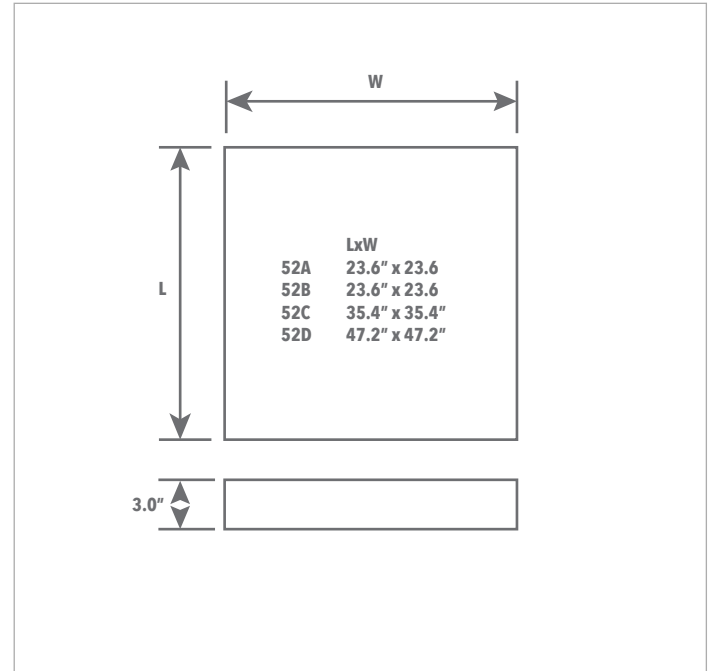

DATE:

CUSTOMER:

PROJECT:

QUANTITY:

PLLMT.52XS *Square 52W / 53W / 112W / 197W LED Metal Trim Surface-Mounted Light*

EXAMPLE:

FAMILY	ITEM#	WATTAGE	LUMENS	CCT	DIFF.	FINISH	DRIVER	CRI	INPUT VOLTAGE
PLLMT	PLLMT.52CS	112W	8400lm	30	P	S	N	80	120

NOTES	Prestigious surface-mounted with square design for homogenous and sophisticated architectural lighting, no UV and thermal emissions, metal housing, easy ceiling mounting, opal white diffuser made from UV and heat-resistant acrylic glass, 5-pole terminal block, LED converter integrated.	* CRI90 (subject to availability)	WEB LINKS: Product Page