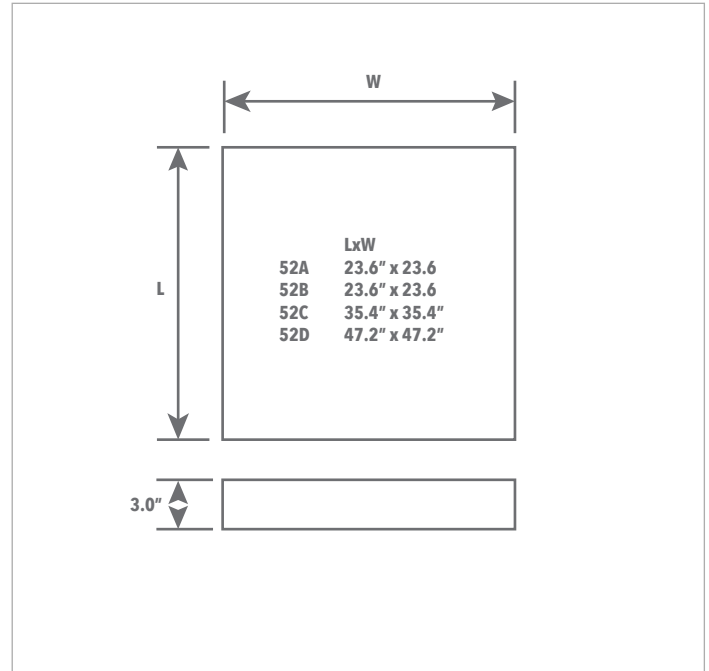

## PLLMT.52XP *Square 52W / 53W / 112W / 197W LED Metal Trim Pendant-Mounted Light*

EXAMPLE:

FAMILY	ITEM#	WATTAGE	LUMENS	CCT	DIFF.	FINISH	DRIVER	CRI	INPUT VOLTAGE
PLLMT	PLLMT.52CP	112W	8400lm	30	O	S	A	80	120