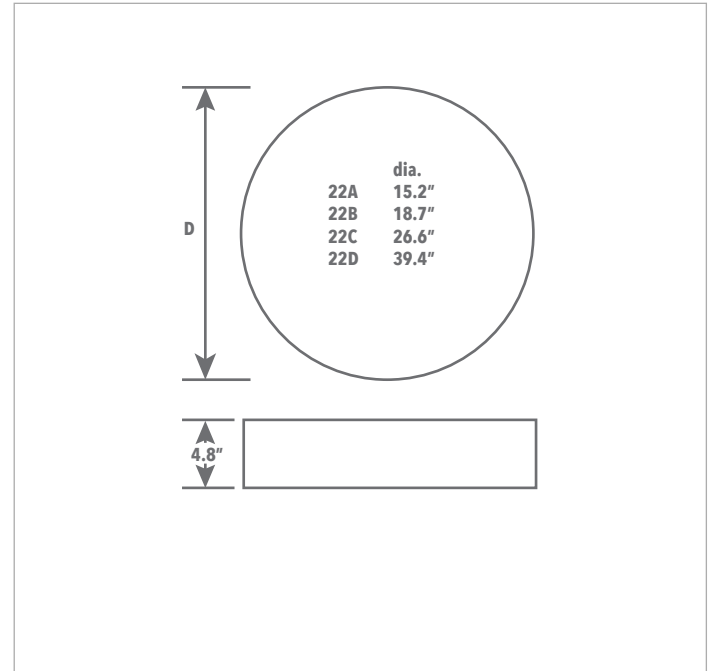

DATE:

CUSTOMER:

PROJECT:

QUANTITY:

PLLMT.22XP *Round 22W / 39W / 75W / 164W LED Metal Trim Pendant-Mounted Light*

EXAMPLE:

FAMILY	ITEM#	WATTAGE	LUMENS	CCT	DIFF.	FINISH	DRIVER	CRI	INPUT VOLTAGE
PLLMT	PLLMT.22BP	39W	2450lm	30	O	S	N	80	120