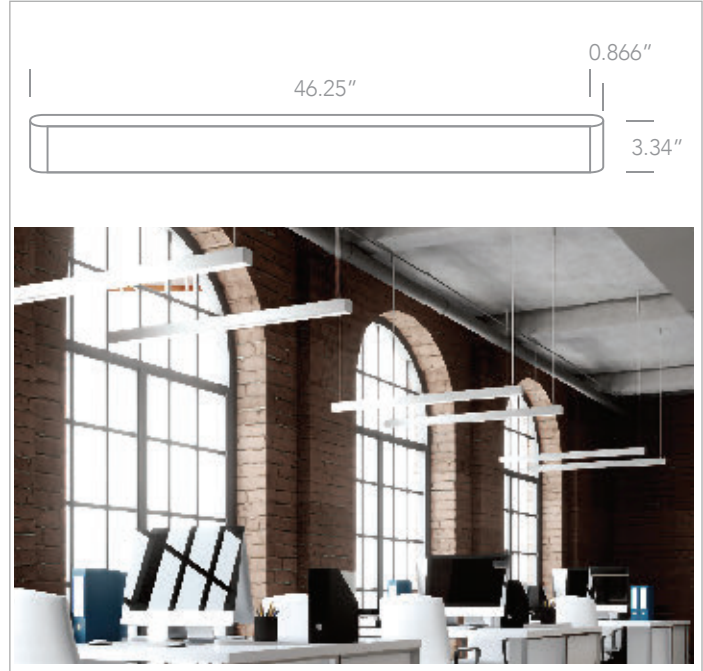

# LINKDID *D38140AU*

40W SMD 2835 Dark Light LED Suspended Linear Diffuser w/ Uplight

EXAMPLE:

FAMILY	ITEM#	WATTAGE	LUMENS	CCT	BEAM	FINISH	DRIVER	IP RATING	INPUT VOLTAGE
LINKDID	D38140AUBC	40W	3600lm	40	G	B	A	20	120

<b>NOTES</b>	<b>D38140AU:</b> Each fixture includes a 5" round mounting plate for attaching to a standard 3" octagonal junction box. Color will match fixture.	<b>CCT:</b> 3000K CCT = Warm White 4000K CCT = Cool White	<b>WEB LINKS:</b>  <b>D38140AU</b>
	0-10V dimming option, available for 277V		