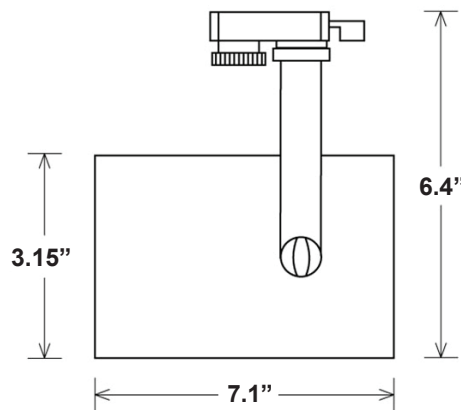

TORPEDO 300