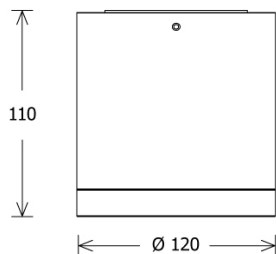

date
customer
project
quantity

Surface mounted downlight with a wide range of applications, easy to maintain, mirror reflector made of plastic, housing cylinder made of aluminum

BUTTON MINI Luminaire

Family	Wattage / Lumens		Mounting	Color temp		Beam		Finish		Driver		CRI		Input voltage					
BUTTON MINI	101	16W >1180lm	C ceiling	30	3000K	55	55 degree	W	white	N	non dim	80	CRI80	120	120V input				
	202	24W >2450lm		40	4000K									R	RAL color	A	0-10V	277	277V input

example...

Family	Wattage / Lumens	Mounting	Color temp	Beam	Finish	Driver	CRI	Input voltage
BUTTON MINI	101	C	30	55	W	N	80	120

202