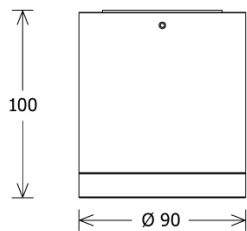

date
customer
project
quantity

Surface mounted downlight with a wide range of applications, easy to maintain, mirror reflector made of plastic, housing cylinder made of aluminum

BUTTON MINI Luminaire

Family	Wattage / Lumens		Mounting	Color temp		Beam		Finish		Driver		CRI		Input voltage					
BUTTON MINI	101	16W >1180lm	C ceiling	30	3000K	55	55 degree	W	white	N	non dim	80	CRI80	120	120V input				
	202	24W >2450lm		40	4000K									R	RAL color	A	0-10V	277	277V input

example...

Family	Wattage / Lumens	Mounting	Color temp	Beam	Finish	Driver	CRI	Input voltage
BUTTON MINI	101	C	30	55	W	N	80	120

101