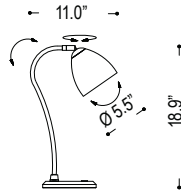

| | |
|----------|--|
| date | |
| customer | |
| project | |
| quantity | |

RETRO ROUND SHADE SERIES

A1 - B64.246

A2 - B14.246

Metal retro round shade series for table top, and wall.
Table top versions include round base.

| | | | | | | |
|---|---|---|---|---|---|---|
|  |  |  |  |  |  |  |
|---|---|---|---|---|---|---|

| Family | Option / Description | Finish | Lamp | Input Voltage |
|--------------|----------------------|------------------------------|------------------|-----------------------|
| RRSS | | | | |
| A1 - B64.246 | wall lamp | BW brass dull - white | GX53 GX53 | 120 120V input |
| A2 - B14.246 | table lamp | BB brass dull - black | | |

example...

| Family | Option / Description | Finish | Lamp | Input Voltage |
|-------------|----------------------|-----------|-------------|---------------|
| RRSS | A1 - B64.246 | BW | GX53 | 120 |