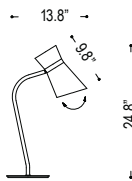

date _____
 customer _____
 project _____
 quantity _____

LARGE HOURGLASS SERIES

B63.326

B23.326

B13.326

Hourglass series for floor, wall and tabletop.

Family	Option / Description	Finish	Shade	Lamp	IP Rating	Input Voltage
LHGS						
B63.326	wall	.69 black	BG chintz black - gold	GX53 GX53	20 IP20	120 120V input
B23.326	floor	.03 brass dull	W chintz white			
B13.326	table top					

example...

Family	Option / Description	Finish	Shade	Lamp	IP Rating	Input Voltage
LHGS	B63.326	.03	BG	GX53	20	120