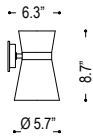

date _____
 customer _____
 project _____
 quantity _____

LARGE HOURGLASS SERIES

B63.326

B23.326

B13.326

Hourglass series for floor, wall and tabletop.

Family	Option / Description	Finish	Shade	Lamp	IP Rating	Input Voltage
LHGS						
B63.326	wall	.69 black	BG chintz black - gold	GX53 GX53	20 IP20	120 120V input
B23.326	floor	.03 brass dull	W chintz white			
B13.326	table top					

example...

Family	Option / Description	Finish	Shade	Lamp	IP Rating	Input Voltage
LHGS	B63.326	.03	BG	GX53	20	120