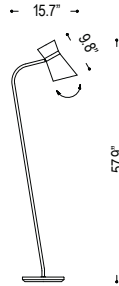

date _____
 customer _____
 project _____
 quantity _____

LARGE HOURGLASS SERIES

B63.326

B23.326

B13.326

Hourglass series for floor, wall and tabletop.

Family	Option / Description	Finish	Shade	Lamp	IP Rating	Input Voltage
LHGS						
B63.326	wall	.69 black	BG chintz black - gold	GX53 GX53	20 IP20	120 120V input
B23.326	floor	.03 brass dull	W chintz white			
B13.326	table top					

example...

Family	Option / Description	Finish	Shade	Lamp	IP Rating	Input Voltage
LHGS	B63.326	.03	BG	GX53	20	120