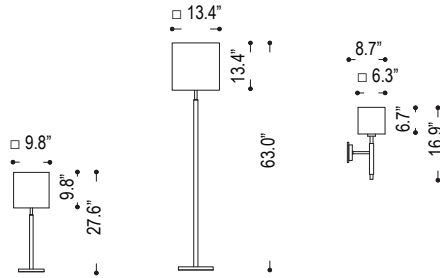

date	
customer	
project	
quantity	

CUBE LAMP STAINLESS SERIES

B13.154

B23.154

B63.154

Sleek stemmed series available in floor, table & wall.
Wall and floor available with square stainless steel dull base

Family	Option / Description	Finish	Shade	Lamp	IP Rating	Input Voltage
CLSS						
B13.154	table lamp	.82 stainless steel dull	W chintz white	E27 E27	20 IP20	120 120V input
B23.154	floor lamp	R RAL color				
B63.154	wall lamp					

example...

Family	Option / Description	Finish	Shade	Lamp	IP Rating	Input Voltage
CLSS	B13.154	.82	W	E27	20	120