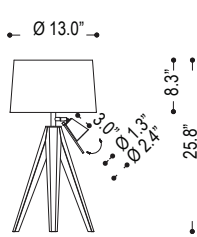

# TRIPOD LAMP ANGLE SERIES

B13.157

B23.156

B13.156

Tripod lamp with chintz white shade and foot operated on/off switch. Available with reading light option.

Family	Option / Description	Finish	Shade	Lamp	IP Rating	Input Voltage
<b>TLAS</b>						
B13.157	table lamp + reading light	.69 black	G outside - chintz grey inside - contra H coarse	E27 E27	20 IP20	120 120V input
B23.156	floor lamp		W chintz white	E27L * E27 + GU10 LED		
B13.156	table lamp					