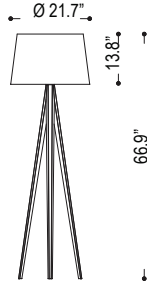

# TRIPOD LAMP ANGLE SERIES

B13.157

B23.156

B13.156

Tripod lamp with chintz white shade and foot operated on/off switch. Available with reading light option.

Family	Option / Description	Finish	Shade	Lamp	IP Rating	Input Voltage
<b>TLAS</b>						
B13.157	table lamp + reading light	.69 black	G outside - chintz grey inside - contra H coarse	E27 E27	20 IP20	120 120V input
B23.156	floor lamp		W chintz white	E27L * E27 + GU10 LED		
B13.156	table lamp					

Notes: (\*) B13.157 only

example...

Family	Option / Description	Finish	Shade	Lamp	IP Rating	Input Voltage
TLAS	B13.157	.69	G	E27	20	120