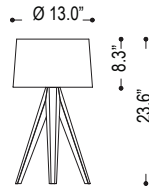

# TRIPOD LAMP ANGLE SERIES

B13.157

B23.156

B13.156

Tripod lamp with chintz white shade and foot operated on/off switch. Available with reading light option.

Family	Option / Description	Finish	Shade	Lamp	IP Rating	Input Voltage
<b>TLAS</b>						
B13.157	table lamp + reading light	.69 black	G outside - chintz grey inside - contra H coarse	E27 E27	20 IP20	120 120V input
B23.156	floor lamp		W chintz white	E27L * E27 + GU10 LED		
B13.156	table lamp					