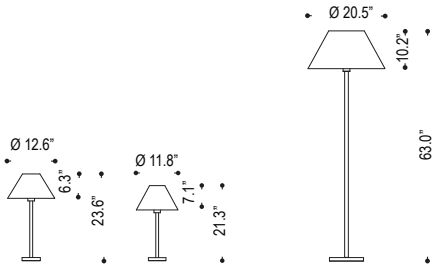

SIMPLE CONICAL SERIES

B13.317, B13.316

B23.316

Elegant stem body with square base and conical shade.

| Family | Option / Description | Finish | Shade | Lamp | IP Rating | Input Voltage |
|------------|----------------------|---------------------|----------------|---------|-----------|----------------|
| SCS | | | | | | |
| B13.317 | table lamp | .30 nickel polished | W chintz white | E27 E27 | 20 IP20 | 120 120V input |
| B13.316 | desk lamp | | | | | |
| B23.316 | floor lamp | | | | | |

example...

| Family | Option / Description | Finish | Shade | Lamp | IP Rating | Input Voltage |
|--------|----------------------|--------|-------|------|-----------|---------------|
| SCS | B13.317 | .30 | W | E27 | 20 | 120 |