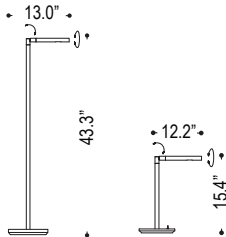

# ROUND ROD HEAD LAMP

Sleek body Round rod head lamp type with rounded base, for table top and floor mount, polished nickel finish and warm white LED color.

Family	Option / Wattage / Description / Lumens	Finish	Color temp	Driver	IP Rating	Input Voltage
<b>RRHLS</b>						
	<b>B24.154</b> 3W floor lamp 300lm	<b>.30</b> nickel polished	<b>27</b> 2700K	<b>N</b> non dim	<b>20</b> IP20	<b>120</b> 120V input
	<b>B14.154</b> *3W table lamp 300lm					<b>277</b> 277V input