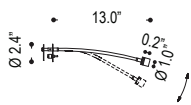

date	
customer	
project	
quantity	

Headboard mount reading lights. Flex Arm Driver and enclosure mounted in headboard.

READING LIGHT FLEX SERIES

B64.340

B64.341

B64.347

Family	Series / CCT / Wattage / Lumens	Finish	Driver	Input Voltage
RLFS				
B64.340	3000K 1W 100lm	.14 chrome	N2 ** non dim	120 120V input
B64.341	3000K 1W 100lm	.15 silver		277 277V input
B64.347	2700K 3W 300lm	.54 dark bronze		