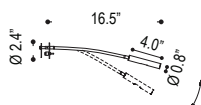

date	
customer	
project	
quantity	

Headboard mount reading lights. Flex Arm Driver and enclosure mounted in headboard.

READING LIGHT FLEX SERIES

B64.340

B64.341

B64.347

Family	Series / CCT / Wattage / Lumens	Finish	Driver	Input Voltage
RLFS				
B64.340	3000K 1W 100lm	.14 chrome	N2 ** non dim	120 120V input
B64.341	3000K 1W 100lm	.15 silver		277 277V input
B64.347	2700K 3W 300lm	.54 dark bronze		