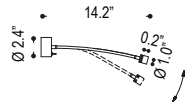

date	
customer	
project	
quantity	

Headboard mount reading lights. Flex Arm Driver and enclosure mounted in headboard.

READING LIGHT FLEX SERIES

B64.340

B64.341

B64.347

Family	Series / CCT / Wattage / Lumens	Finish	Driver	Input Voltage
RLFS				
B64.340	3000K 1W 100lm	.14 chrome	N2 ** non dim	120 120V input
B64.341	3000K 1W 100lm	.15 silver		277 277V input
B64.347	2700K 3W 300lm	.54 dark bronze		

N2

Notes: (***) remote driver in enclosed box - contact sales for datasheet

example...

Family	Series / CCT / Wattage / Lumens	Finish	Driver	Input Voltage
RLFS	B64.340	.14	N2	120