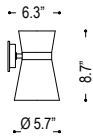

LARGE HOURGLASS SERIES

B63.326

B23.326

B13.326

Hourglass series for floor, wall and tabletop.

Family	Option / Description	Finish	Shade	Lamp	IP Rating	Input Voltage
LHGS						
B63.326	wall	.69 black	BG chintz black - gold	GX53 GX53	20 IP20	120 120V input
B23.326	floor	.03 brass dull	W chintz white			
B13.326	table top					

example...

Family	Option / Description	Finish	Shade	Lamp	IP Rating	Input Voltage
LHGS	B63.326	.03	BG	GX53	20	120