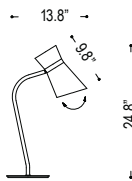

LARGE HOURGLASS SERIES

B63.326

B23.326

B13.326

Hourglass series for floor, wall and tabletop.

Family	Option / Description	Finish	Shade	Lamp	IP Rating	Input Voltage
LHGS						
B63.326	wall	.69 black	BG chintz black - gold	GX53 GX53	20 IP20	120 120V input
B23.326	floor	.03 brass dull	W chintz white			
B13.326	table top					

example...

Family	Option / Description	Finish	Shade	Lamp	IP Rating	Input Voltage
LHGS	B63.326	.03	BG	GX53	20	120