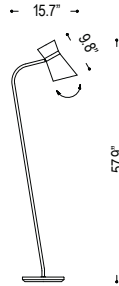

LARGE HOURGLASS SERIES

B63.326

B23.326

B13.326

Hourglass series for floor, wall and tabletop.

Family	Option / Description	Finish	Shade	Lamp	IP Rating	Input Voltage
LHGS						
B63.326	wall	.69 black	BG chintz black - gold	GX53 GX53	20 IP20	120 120V input
B23.326	floor	.03 brass dull	W chintz white			
B13.326	table top					

example...

Family	Option / Description	Finish	Shade	Lamp	IP Rating	Input Voltage
LHGS	B63.326	.03	BG	GX53	20	120