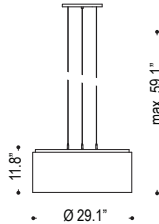

| | |
|----------|--|
| date | |
| customer | |
| project | |
| quantity | |

DRUM SERIES

B83.767

B33.752

Drum series for ceiling and pendant mounting with chintz white shade, warm white LED color.

| Family | Option / Description / Finish / Wattage / Lumens | | | | | Shade | Color temp | | IP Rating | | Input voltage | |
|-----------|--|---------|--------|-----|--------|-----------|------------|-----------------|-----------|------|---------------|------------|
| DS | | | | | | | | | | | | |
| | B83.767 | surface | white | 60W | 5200lm | AW | 30 | 3000K | 20 | IP20 | 120 | 120V input |
| | B33.752 | pendant | silver | 60W | 5200lm | | C | consult factory | | | 277 | 277V input |

example...

| Family | Option / Description / Finish / Wattage / Lumens | Shade | Color temp | IP Rating | Input voltage |
|-----------|--|-----------|------------|-----------|---------------|
| DS | B83.767 | AW | 30 | 20 | 120 |