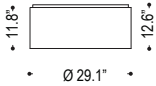

| | |
|----------|--|
| date | |
| customer | |
| project | |
| quantity | |

DRUM SERIES

B83.767

B33.752

Drum series for ceiling and pendant mounting with chintz white shade, warm white LED color.

| Family | Option / Description / Finish / Wattage / Lumens | | | | | Shade | Color temp | | IP Rating | | Input voltage | |
|-----------|--|---------|--------|-----|--------|-----------|------------|-----------------|-----------|------|---------------|------------|
| DS | | | | | | | | | | | | |
| | B83.767 | surface | white | 60W | 5200lm | AW | 30 | 3000K | 20 | IP20 | 120 | 120V input |
| | B33.752 | pendant | silver | 60W | 5200lm | | C | consult factory | | | 277 | 277V input |

example...

| Family | Option / Description / Finish / Wattage / Lumens | Shade | Color temp | IP Rating | Input voltage |
|-----------|--|-----------|------------|-----------|---------------|
| DS | B83.767 | AW | 30 | 20 | 120 |