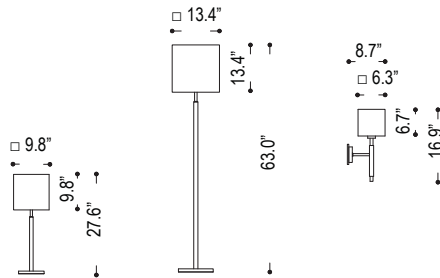

date	
customer	
project	
quantity	

CUBE LAMP STAINLESS SERIES

B13.154

B23.154

B63.154

Sleek stemmed series available in floor, table & wall.
Wall and floor available with square stainless steel dull base

Family	Option / Description	Finish	Shade	Lamp	IP Rating	Input Voltage
CLSS						
B13.154	table lamp	.82 stainless steel dull	W chintz white	E27 E27	20 IP20	120 120V input
B23.154	floor lamp	R RAL color				
B63.154	wall lamp					

example...

Family	Option / Description	Finish	Shade	Lamp	IP Rating	Input Voltage
CLSS	B13.154	.82	W	E27	20	120