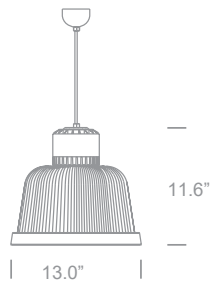

date _____
customer _____
project _____
quantity _____

30W LED HIGHBAY PENDANT Luminaire

PICA Luminaire

Family	Item / Wattage / Lumens	CCT	Beam	Finish	Driver	IP Rating	Input voltage
PICA	D63030L 30W >1950lm	30 3000K	G general	G grey	N non dim A 0-10V C consult for options	20 IP20	120 120V input 277 277V input

example...

Family	Item / Wattage / Lumens	CCT	Beam	Finish	Driver	IP Rating	Input voltage
PICA	D63030L	30	G	G	N	20	120

D63030L