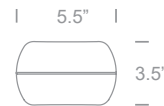

date _____
 customer _____
 project _____
 quantity _____

OUTDOOR SLIM Luminaire

KOTZA Luminaire

D67376

D67376A

D67378

D67378A

Family	Item / Wattage / Lumens	CCT	Beam	Finish	Driver	IP Rating	Input voltage
KOTZA							
	D67376 2x3W >2x200lm	30 3000K	G general	W white	N non dim	54 IP54	120 120V input
	D67376A 2x6W >2x400lm			AN anthracite	A 0-10V		277 277V input
	D67378 2x3W >2x200lm				C consult for options		
	D67378A 2x6W >2x400lm						

N, A

example...

Family	Item / Wattage / Lumens	CCT	Beam	Finish	Driver	IP Rating	Input voltage
KOTZA	D67376	30	G	W	N	54	120

D67376

D67376A

D67378

D67378A