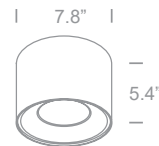

date	
customer	
project	
quantity	

COB LED INDOOR CYLINDER Luminaire

FOXX Luminaire

Family	Item / Wattage / Lumens	CCT	Beam	Finish	Driver	IP Rating	Input voltage
FOXX	D12115LA	15W >1250lm	30 3000K	50 50 deg	W white	N non dim A 0-10V C consult for options	20 IP20 120 120V input 277 277V input
	D12125LA	25W >2090lm		R RAL color			
	D12130LA	30W >2450lm					

example...

Family	Item / Wattage / Lumens	CCT	Beam	Finish	Driver	IP Rating	Input voltage
FOXX	D12115LA	30	50	W	N	20	120

D12115LA

D12125LA

D12130LA