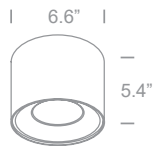

date	
customer	
project	
quantity	

COB LED INDOOR CYLINDER Luminaire

FOXX Luminaire

Family	Item / Wattage / Lumens	CCT	Beam	Finish	Driver	IP Rating	Input voltage
FOXX	D12115LA	15W >1250lm	30 3000K	50 50 deg	W white	N non dim A 0-10V C consult for options	20 IP20 120 120V input 277 277V input
	D12125LA	25W >2090lm		R RAL color			
	D12130LA	30W >2450lm					

example...

Family	Item / Wattage / Lumens	CCT	Beam	Finish	Driver	IP Rating	Input voltage
FOXX	D12115LA	30	50	W	N	20	120

D12115LA

D12125LA

D12130LA