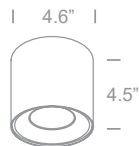

date	
customer	
project	
quantity	

COB LED INDOOR CYLINDER Luminaire

FOXX Luminaire

Family	Item / Wattage / Lumens	CCT	Beam	Finish	Driver	IP Rating	Input voltage
FOXX	D12115LA	15W >1250lm	30 3000K	50 50 deg	W white	N non dim A 0-10V C consult for options	20 IP20 120 120V input 277 277V input
	D12125LA	25W >2090lm		R RAL color			
	D12130LA	30W >2450lm					

example...

Family	Item / Wattage / Lumens	CCT	Beam	Finish	Driver	IP Rating	Input voltage
FOXX	D12115LA	30	50	W	N	20	120

D12115LA

D12125LA

D12130LA