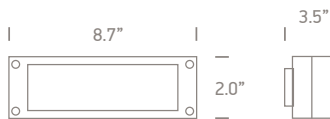

example...

Family	Item / Wattage / Lumens	CCT	Beam	Finish	Driver	IP Rating	Input voltage
ARRE	D67174	60	G	G	N	54	120

D67174