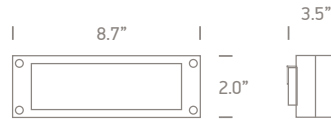

date

customer

project

quantity

OUTDOOR WALL BRICK Luminaire

ARRE Luminaire

Family	Item / Wattage / Lumens	CCT	Beam	Finish	Driver	IP Rating	Input voltage
ARRE							
	D67174 3W N/A	60 6000K	G general	G grey	N non dim	54 IP54	120 120V input
	D67176 3W N/A	30 3000K					

example...

Family	Item / Wattage / Lumens	CCT	Beam	Finish	Driver	IP Rating	Input voltage
ARRE	D67174	60	G	G	N	54	120

D67176