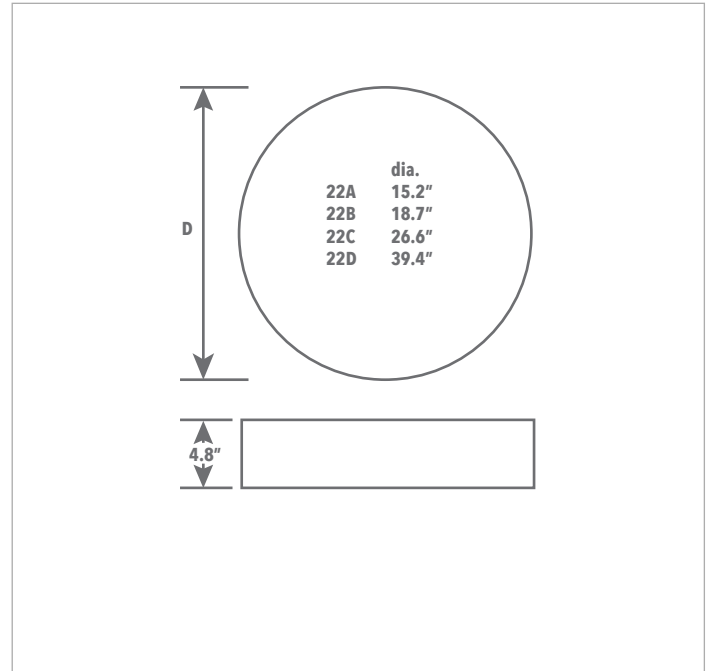

## PLLMT.22XS *Round 22W / 39W / 75W / 164W LED Metal Trim Surface-Mounted Light*

EXAMPLE:

FAMILY	ITEM#	WATTAGE	LUMENS	CCT	DIFF.	FINISH	DRIVER	CRI	INPUT VOLTAGE
PLLMT	PLLMT.22BS	39W	2450lm	30	O	S	N	80	120