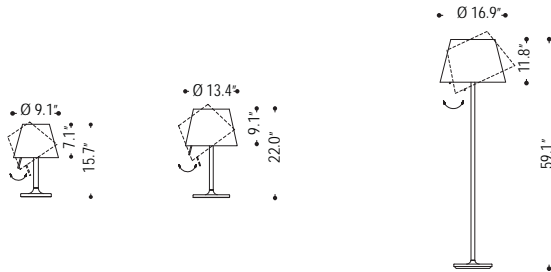

SIMPLE SLIM STEM LAMP SERIES

A1, A2

A1

Slim stem floor or table fixture with round base and articulating shade. Silver finish.

Family	Option / Description	Finish	Shade	Lamp	IP Rating	Input Voltage
SSLS						
A1 - B13.309	desk lamp	S silver	W chintz white	E27 E27	20 IP20	120 120V input
A2 - B13.310	table lamp	R RAL color				
A3 - B23.310	floor lamp					

example...

Family	Option / Description	Finish	Shade	Lamp	IP Rating	Input Voltage
SSLS	A1 - B13.309	S	W	E27	20	120