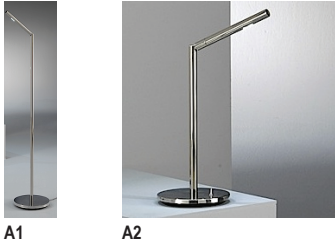

# ROUND ROD HEAD LAMP

Sleek body Round rod head lamp type with rounded base, for table top and floor mount, polished nickel finish and warm white LED color.

Family	Option / Wattage / Description / Lumens	Finish	Color temp	Driver	IP Rating	Input Voltage
<b>RRHLS</b>						
A1 - B24.154	3W floor lamp 300lm	N nickel polished	27 2700K	N non dim	20 IP20	120 120V input
A2 - B14.154	*3W table lamp 300lm	R RAL color	C consult factory	A 0-10 v		277 277V input
				C consult factory		