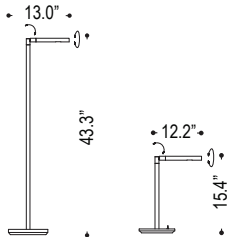

# ROUND ROD HEAD LAMP

Sleek body Round rod head lamp type with rounded base, for table top and floor mount, polished nickel finish and warm white LED color.

Family	Option / Wattage / Description / Lumens	Finish	Color temp	Driver	IP Rating	Input Voltage
<b>RRHLS</b>						
A1 - B24.154	3W floor lamp 300lm	N nickel polished	27 2700K	N non dim	20 IP20	120 120V input
A2 - B14.154	*3W table lamp 300lm	R RAL color	C consult factory	A 0-10 v		277 277V input
				C consult factory		