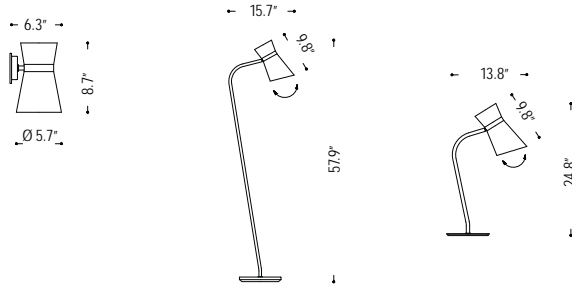

LARGE HOURGLASS SERIES

Hourglass series for floor, wall and tabletop.

Family	Option / Description	Finish	Shade	Lamp	IP Rating	Input Voltage
LHGS						
A1 - B63.326.03	wall	B black	BG chintz black - gold	GX53 GX53	20 IP20	120 120V input
A2 - B23.326.69	floor	BD brass dull	W chintz white			
A3 - B13.326.69	table top	R RAL color				

example...

Family	Option / Description	Finish	Shade	Lamp	IP Rating	Input Voltage
LHGS	A1 - B63.326.03	B	BG	GX53	20	120