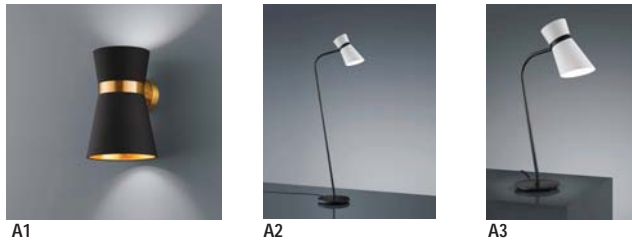

LARGE HOURGLASS SERIES

Hourglass series for floor, wall and tabletop.

Family	Option / Description	Finish	Shade	Lamp	IP Rating	Input Voltage
LHGS						
A1 - B63.326.03	wall	B black	BG chintz black - gold	GX53 GX53	20 IP20	120 120V input
A2 - B23.326.69	floor	BD brass dull	W chintz white			
A3 - B13.326.69	table top	R RAL color				