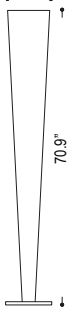

date	
customer	
project	
quantity	

CONICAL COLUMN SERIES

B23.129

B13.129

Unique Conical column shaped for floor and table top with metal base.

Family	Option / Description	Finish	Shade	IP Rating	Input Voltage
CCS					
B23.129	floor lamp 14W T5	.09 rust	W chintz white	20 IP20	120 120V input
B13.129	table lamp 35W T5	.14 chrome R RAL color	C contra H coarse nature		277 277V input

example...

Family	Option / Description	Finish	Shade	IP Rating	Input Voltage
CCS	B23.129	.09	W	20	120