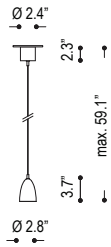

date _____
 customer _____
 project _____
 quantity _____

SMALL METAL PENDANT SERIES

B34.286

B34.284

Small metal pendant series with warm white LED color.

Family	Option / Description / Wattage / Lumens	Finish	CCT	IP Rating	Input voltage
SMPS					
B34.286	pendant 1X GU5,3	.14 chrome	30 3000K	20 IP20	120 120V input
B34.284	pendant 4W 300lm	.15 silver .54 dark bronze			277 277V input

example...

Family	Option / Description / Wattage / Lumens	Finish	CCT	IP Rating	Input voltage
SMPS	B34.286	.14	27	20	120