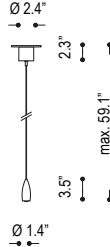

date _____
 customer _____
 project _____
 quantity _____

SMALL METAL PENDANT SERIES

B34.286

B34.284

Small metal pendant series with warm white LED color.

Family	Option / Description / Wattage / Lumens	Finish	CCT	IP Rating	Input voltage
SMPS					
B34.286	pendant 1X GU5,3	.14 chrome	30 3000K	20 IP20	120 120V input
B34.284	pendant 4W 300lm	.15 silver .54 dark bronze			277 277V input

example...

Family	Option / Description / Wattage / Lumens	Finish	CCT	IP Rating	Input voltage
SMPS	B34.286	.14	27	20	120