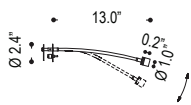

# READING LIGHT FLEX SERIES

B64.340

B64.341

B64.347

Family	Series / CCT / Wattage / Lumens	Finish	Driver	Input Voltage
<b>RLFS</b>				
B64.340	3000K 1W 100lm	.14 chrome	N2 ** non dim	120 120V input
B64.341	3000K 1W 100lm	.15 silver		277 277V input
B64.347	2700K 3W 300lm	.54 dark bronze		