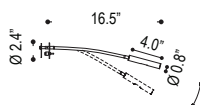

# READING LIGHT FLEX SERIES

B64.340

B64.341

B64.347

Family	Series / CCT / Wattage / Lumens	Finish	Driver	Input Voltage
<b>RLFS</b>				
B64.340	3000K 1W 100lm	.14 chrome	N2 ** non dim	120 120V input
B64.341	3000K 1W 100lm	.15 silver		277 277V input
B64.347	2700K 3W 300lm	.54 dark bronze		