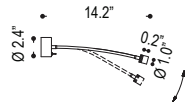

# READING LIGHT FLEX SERIES

B64.340

B64.341

B64.347

Family	Series / CCT / Wattage / Lumens	Finish	Driver	Input Voltage
<b>RLFS</b>				
B64.340	3000K 1W 100lm	.14 chrome	N2 ** non dim	120 120V input
B64.341	3000K 1W 100lm	.15 silver		277 277V input
B64.347	2700K 3W 300lm	.54 dark bronze		