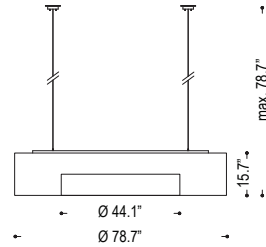

date _____
 customer _____
 project _____
 quantity _____

LARGE RING PENDANT

B33.665

B33.667

Linear ring pendants with silver frame and opal acrylic diffuser.

Family	Option / Description	Shade	Lamp	Driver	IP Rating	Input voltage
LRP						
B33.665	pendant	W silver, acrylic diffuser opal - chintz white	TC-L TC-L 2G11 55W	N non dim A 0-10V C consult factory	20 IP20	120 120V input
B33.667	pendant					277 277V input

example...

Family	Option / Description	Finish	Lamp	Driver	IP Rating	Input voltage
LRP	B33.665	W	TC-L	A	20	120