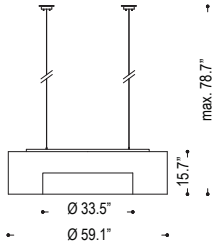

date _____
 customer _____
 project _____
 quantity _____

LARGE RING PENDANT

B33.665

B33.667

Linear ring pendants with silver frame and opal acrylic diffuser.

Family	Option / Description	Shade	Lamp	Driver	IP Rating	Input voltage
LRP						
B33.665	pendant	W silver, acrylic diffuser opal - chintz white	TC-L TC-L 2G11 55W	N non dim A 0-10V C consult factory	20 IP20	120 120V input
B33.667	pendant					277 277V input

example...

Family	Option / Description	Finish	Lamp	Driver	IP Rating	Input voltage
LRP	B33.665	W	TC-L	A	20	120