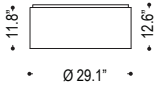

# DRUM SERIES

B83.767

B33.752

Drum series for ceiling and pendant mounting with chintz white shade, warm white LED color.

Family	Option / Description / Finish / Wattage / Lumens					Shade	Color temp		IP Rating		Input voltage	
<b>DS</b>												
B83.767	surface	white	60W	5200lm		<b>AW</b>	30	3000K	20	IP20	120	120V input
B33.752	pendant	silver	60W	5200lm			<b>C</b>	consult factory			277	277V input