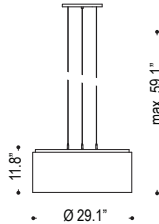

# DRUM SERIES

B83.767

B33.752

Drum series for ceiling and pendant mounting with chintz white shade, warm white LED color.

Family	Option / Description / Finish / Wattage / Lumens					Shade	Color temp		IP Rating		Input voltage	
<b>DS</b>												
B83.767	surface	white	60W	5200lm		<b>AW</b>	30	3000K	20	IP20	120	120V input
B33.752	pendant	silver	60W	5200lm			<b>C</b>	consult factory			277	277V input