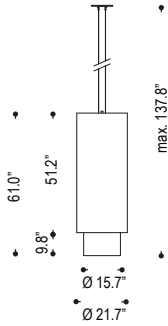

date	
customer	
project	
quantity	

DOUBLE DROP SHADE PENDANT

B34.908

Double drop shade pendant series, cable suspended pendant with double shade effect.

Family	Option / Description	Finish	Shade	Lamp	IP Rating	Input voltage	
DDSP							
	B34.908	pendant	.15 silver	4294 chintz yellow (outside) chintz white (inside) 4295 chintz champ (outside) chintz white (inside) 4296 chintz white (outside) chintz white (inside) 4297 contra h coarse nature (outside) chintz white (inside)	T5E27 39W T5 + E27	20 IP20	120 120V input

example...

Family	Option / Description	Finish	Shade	Lamp	IP Rating	Input voltage
DDSP	B34.908	.15	4294	T5E27	20	120