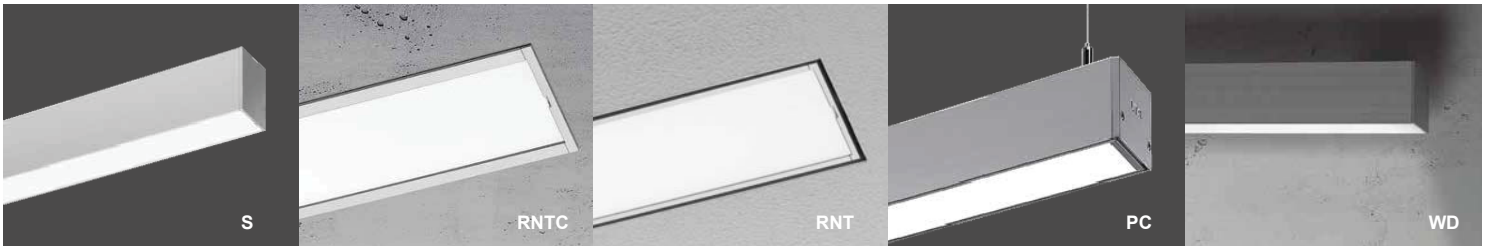

date	
customer	
project	
quantity	

LICHTKANAL 070 Lighting

System

LICHTKANAL is available in several variations. The diffuser is in form of different acrylic profiles for various lighting tasks. All Lichtkanal sizes are characterized by their continuously illuminated surface. Individual solutions, e.g. wall-ceiling or wall-edge solutions can be designed.

- acrylic diffuser profile with snap-in technique
- highest-quality aluminum profile
- various suspension systems available as accessories

example...

Family	Profile size	Mounting	Insert CCT	Performance	Finish	Driver	Input voltage	Run Length
LK	LK070	PC	40	L	S	A	U	12'

Family	Profile size	Mounting	Insert CCT	Performance	Finish	Driver	Input voltage	Run Length	
LK	LK70	70mm (2.76")	RT recess with trim - for drywall RNT recess w/out trim - for drywall RTC recess with trim - for concrete RNTC recess w/out trim - for concrete RST recess suspended ceiling w/trim IP54 RT54 recess w/trim IP54 - for concrete RNT54 recess w/out trim IP54 - for concrete PC pendant - cables included PDIDC pendant direct/indirect dual chambers - cables incl P54C pendant IP54 - cables included surf ceiling S surface ceiling S54 surface ceiling IP54 WD wall direct (downlight) WI wall direct (uplight) WDI wall direct/indirect WD154 wall direct IP54	27 2700K 30 3000K 35 3500K 40 4000K	L 1100m/ft	S silver B black W white	N non-dim A 0-10V	120 120V 277 277V U universal	*4' 5' 6' 7' 8' 9' 10' 11' 12'